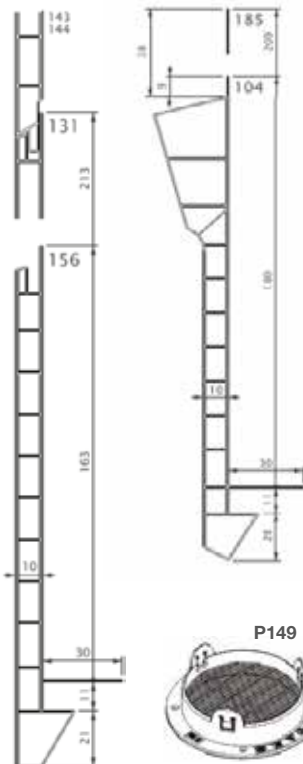

Op voorraad in leper, RAL 9010 (verkeerswit).
code: 1dcpwit...

HARDSCHUIM

HOLLE PVC